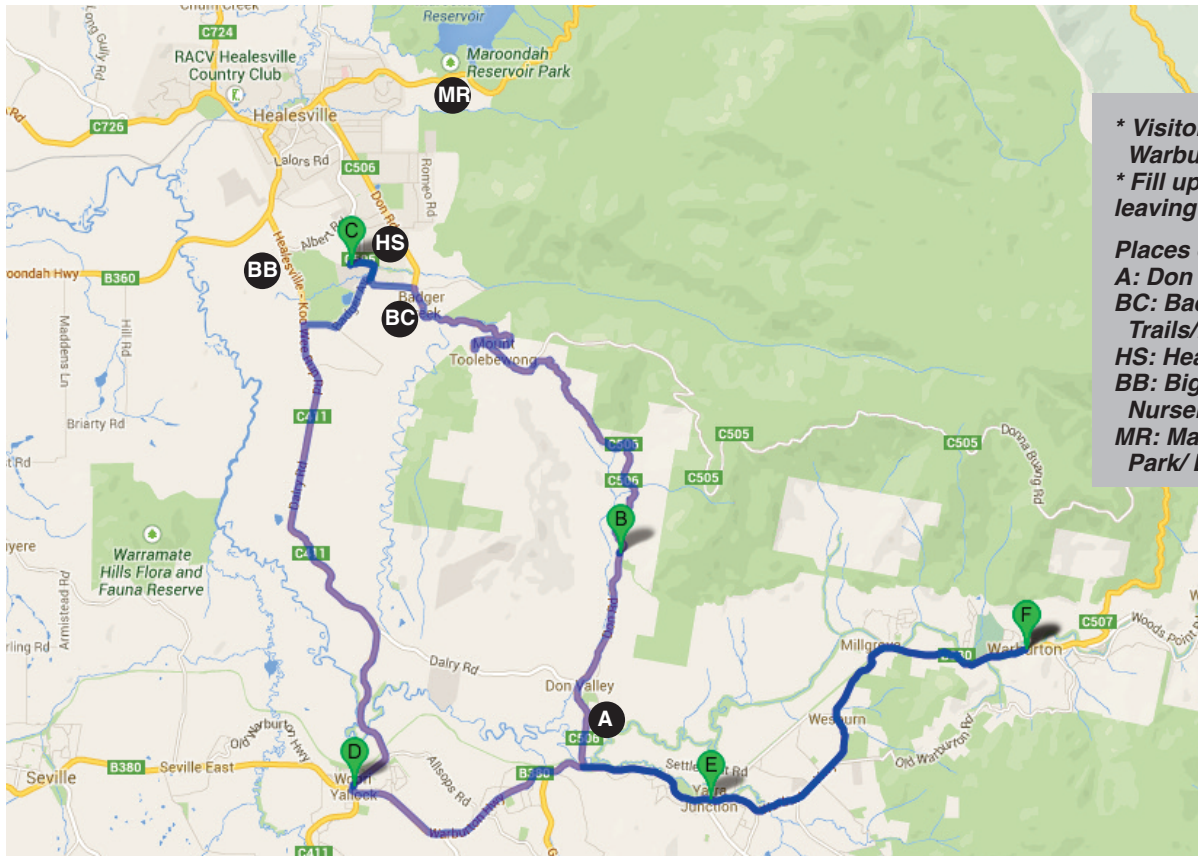

# 6 Scenic Drive to Healesville Sanctuary

\* Visitor Information Centre Warburton - 5966 9600  
 \* Fill up with fuel before leaving Warburton

Places of interest:  
 A: Don Valley Archery Park  
 BC: Badger Creek Trails/BBQ  
 HS: Healesville Sanctuary  
 BB: Big Bouquet Nursery/Cafe  
 MR: Maroondah Reservoir Park/ BBQ

Map and directional information, estimated times are for planning purposes only - courtesy of Google Maps

## Directions

1. Head west on Warburton Hwy/B380 towards Station Rd  
 \_\_\_\_\_ 12.0 km
2. Turn right onto Don Rd/C506  
 \_\_\_\_\_ 4.8 km  
 \_\_\_\_\_ 16.8 km – about 16 mins
- Don Valley** ●
3. Head north on Don Rd/C506 towards Reserve Rd  
 \_\_\_\_\_ 7.8 km
4. Turn right onto Don Rd/C505/C506  
 \_\_\_\_\_ 3.7 km
5. Turn left onto Badger Creek Rd/C505  
 \_\_\_\_\_ 1.6 km
6. At the roundabout, take the 1st exit onto Glen Eadie Ave  
 \_\_\_\_\_ 220 m
7. Turn left  
 Destination will be on the left  
 \_\_\_\_\_ 45 m  
 \_\_\_\_\_ 13.4 km – about 13 mins
- Healesville Sanctuary – Badger Creek Rd** ●
8. Head north towards Glen Eadie Ave  
 \_\_\_\_\_ 45 m
9. Turn right onto Glen Eadie Ave  
 \_\_\_\_\_ 200 m

10. At the roundabout, take the 2nd exit onto Badger Creek Rd/C505  
 \_\_\_\_\_ 650 m
11. Turn right onto Badger Ave  
 \_\_\_\_\_ 1.3 km
12. Turn right onto Toolebewong Rd  
 \_\_\_\_\_ 650 m
13. Turn left onto C411  
 \_\_\_\_\_ 11.2 km  
 \_\_\_\_\_ 14.1 km – about 15 mins
- Woori Yallock** ●
14. Head south on C411 towards Warburton Hwy  
 \_\_\_\_\_ 97 m
15. Turn left onto Warburton Hwy/B380/C411  
 Continue to follow Warburton Hwy/B380  
 \_\_\_\_\_ 8.6 km  
 \_\_\_\_\_ 8.7 km – about 8 mins
- Yarra Junction** ●
16. Head east on Warburton Hwy/B380 towards McOwan Cres  
 Destination will be on the right  
 \_\_\_\_\_ 9.1 km  
 9.1 km – about 9 mins
- Warburton** ●