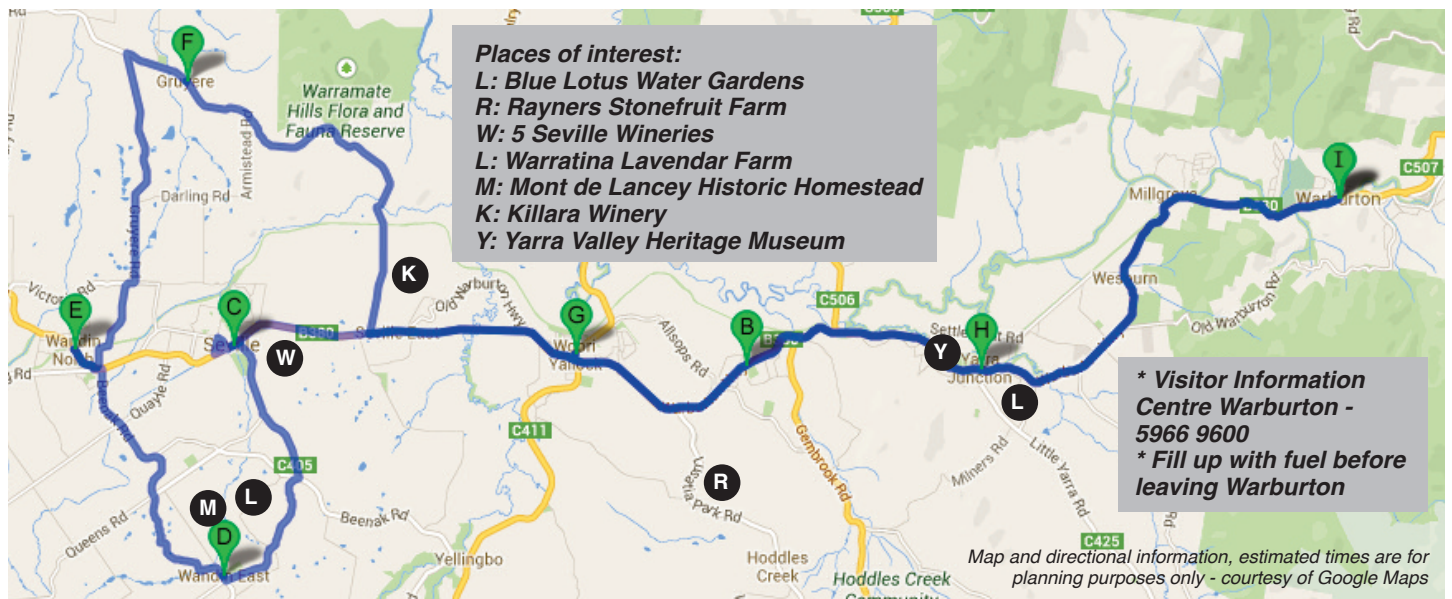

4 Scenic Drive to Wandin/Gruyere

Directions

- Head west on Warburton Hwy/B380 towards Station Rd
 _____ 13.9 km
 _____ 13.9 km – about 13 mins

Launching Place **E**

- Head south-west on Warburton Hwy/B380 towards Cairncroft Ave – Go through 1 roundabout
 _____ 10.5 km
- Turn right onto Link Rd
 _____ 270 m
- Turn left onto Drummond Rd
 _____ 300 m
- Turn left onto Warburton Hwy/B380
 _____ 350 m
 _____ 11.4 km – about 12 mins

Seville **C**

- Head north-east on Warburton Hwy/B380
 _____ 100 m
- At the roundabout, take the 3rd exit onto Monbulk-Seville Rd/C405
 _____ 2.9 km
- At the roundabout, take the 2nd exit and stay on Monbulk-Seville Rd/C405
 _____ 2.6 km
- Turn right onto Old Baker Rd
 _____ 120 m
 _____ 5.7 km – about 6 mins

Wandin East **D**

- Head north-west on Old Baker Rd towards Wandin East Rd
 _____ 160 m
- Slight left onto Wandin East Rd
 _____ 3.2 km
- Continue onto Beenak Rd
 _____ 2.1 km
- Turn left onto Warburton Hwy/B380
 Go through 1 roundabout
 _____ 700 m
 _____ 6.1 km – about 8 mins

Wandin North **E**

- Head south-east on Warburton Hwy/B380 towards Rue De Gare
 _____ 550 m
- At the roundabout, take the 1st exit onto Seville Ave
 _____ 1.8 km
- Turn right onto Victoria Rd
 _____ 91 m
- Take the 1st left to stay on Victoria Rd
 _____ 48 m
- Slight left onto Gruyere Rd
 _____ 4.3 km
- Turn right onto Killara Rd
 _____ 1.2 km
 _____ 8.0 km – about 9 mins